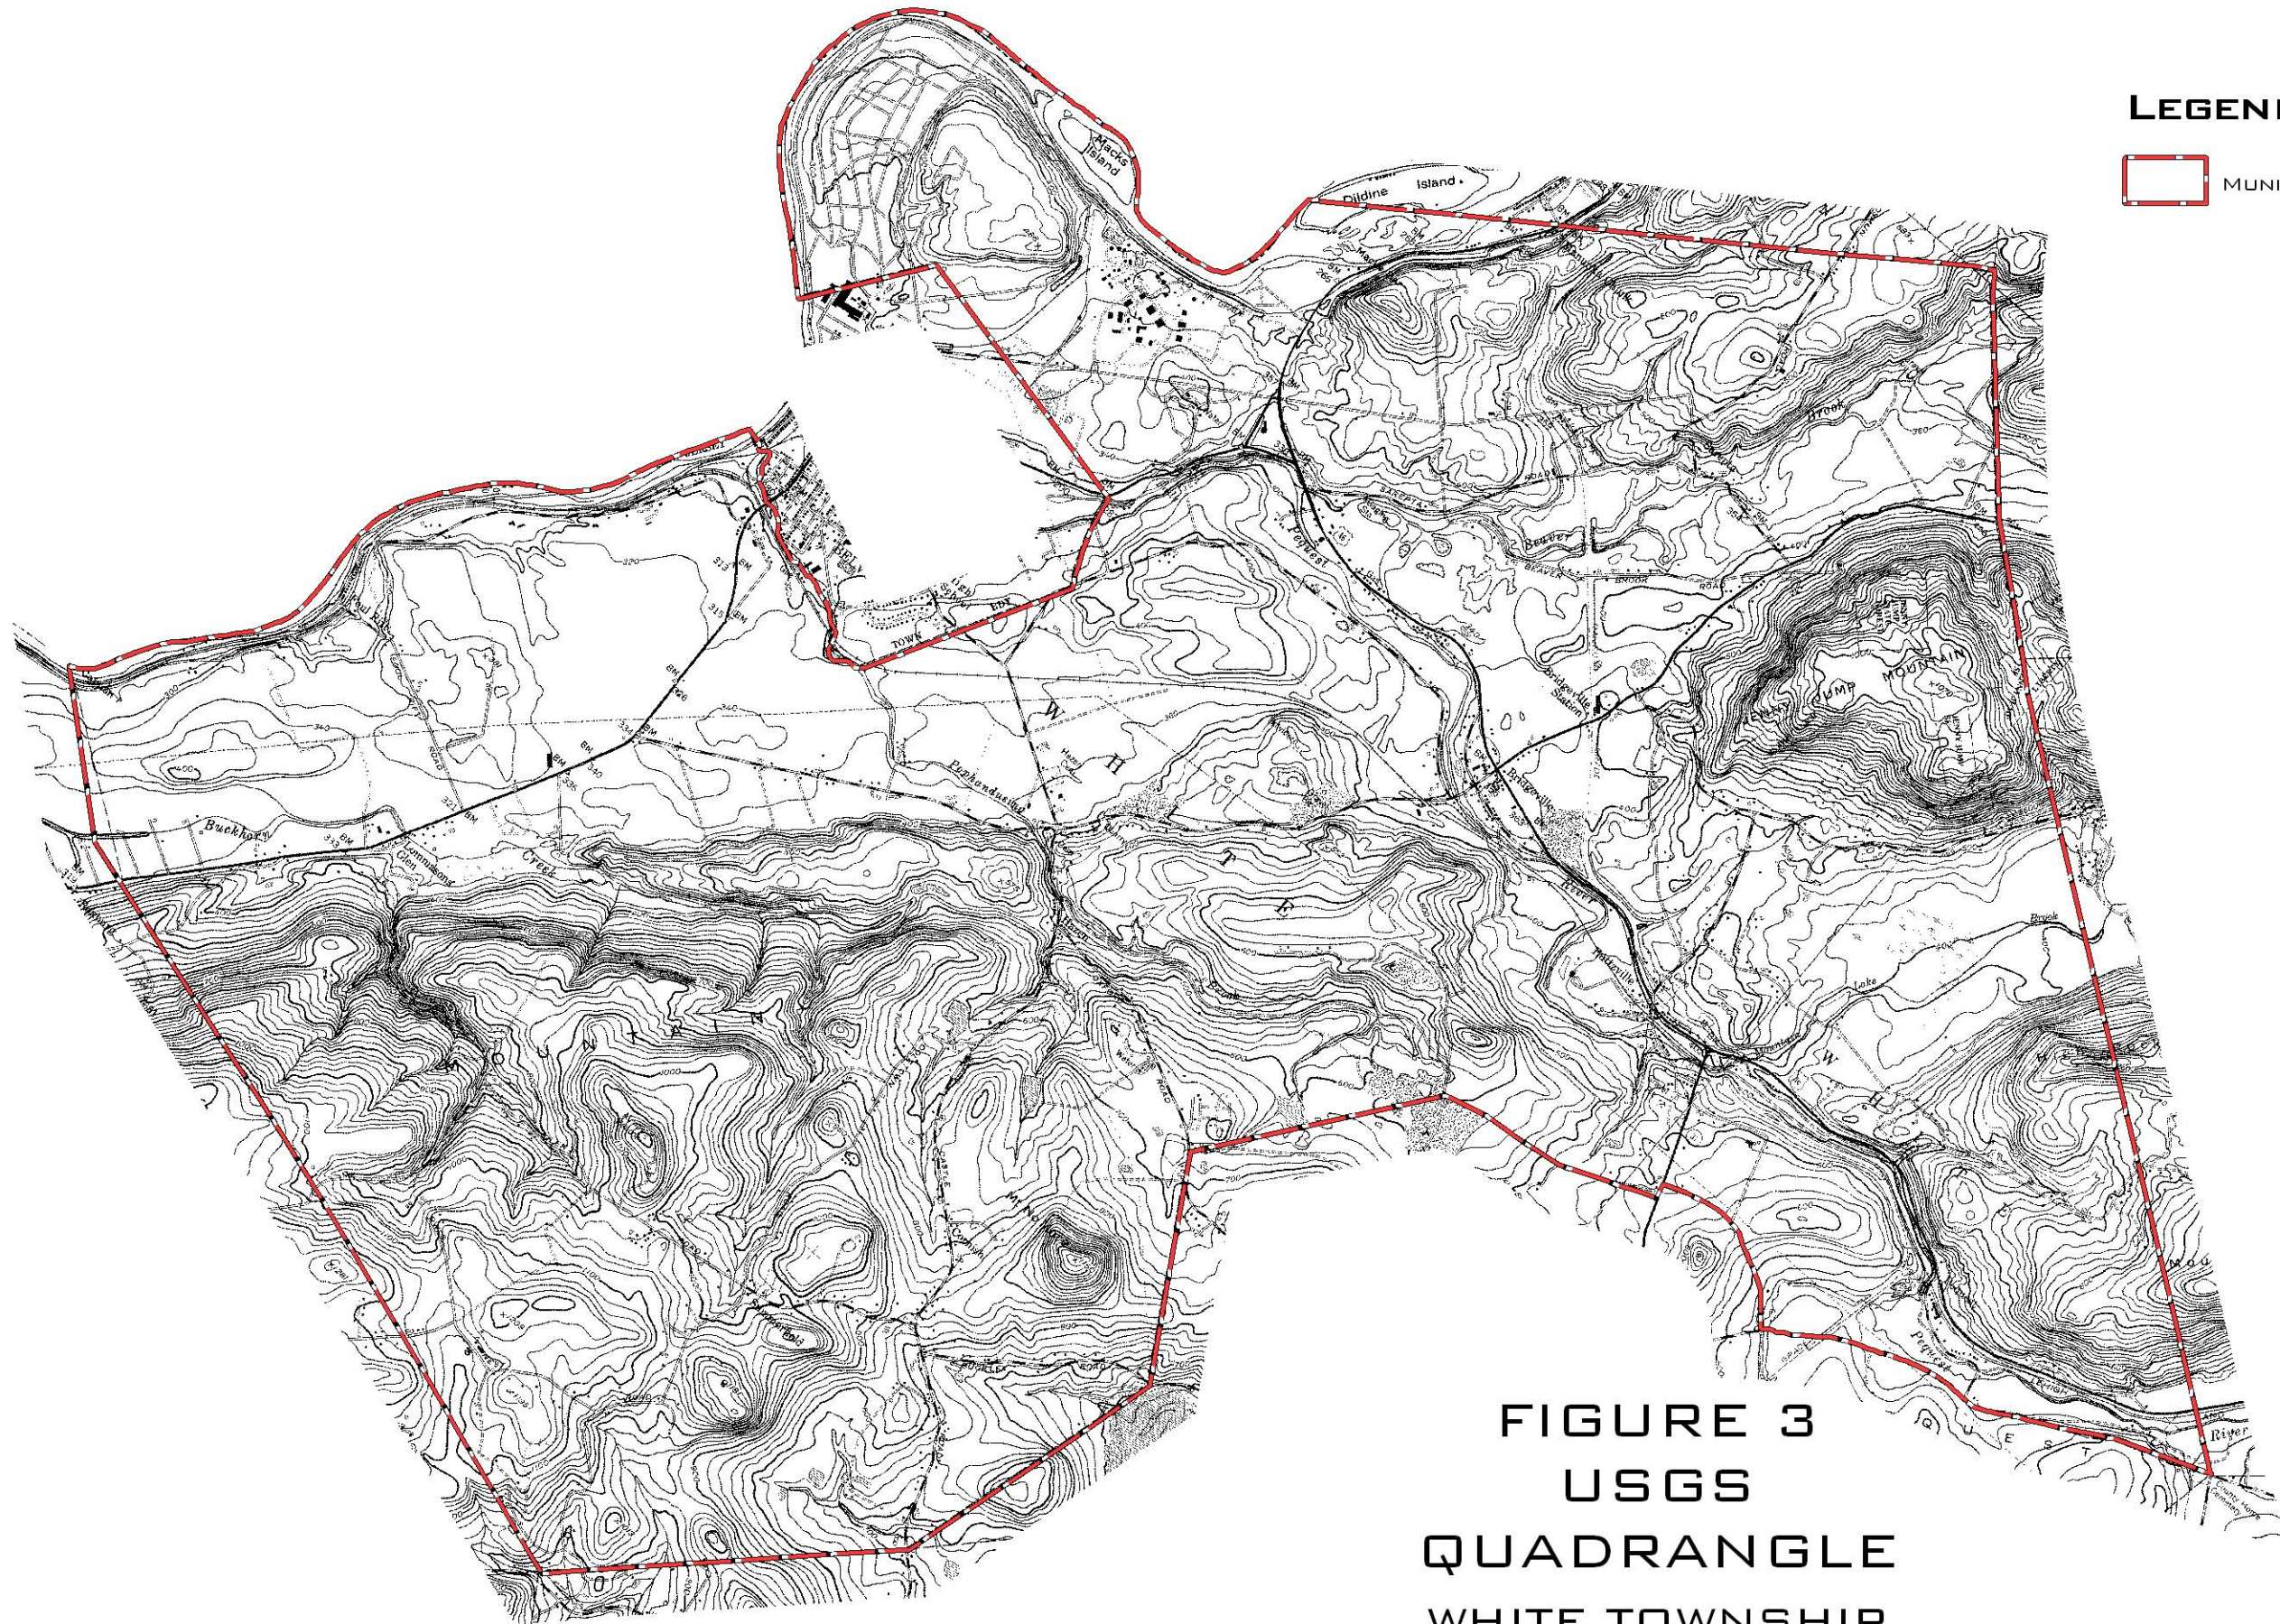

LEGEND

 MUNICIPAL BOUNDARY

**FIGURE 3
USGS
QUADRANGLE
WHITE TOWNSHIP
WARREN COUNTY, NEW JERSEY
JANUARY 2005**

THIS MAP WAS DEVELOPED USING NEW JERSEY DEPARTMENT OF ENVIRONMENTAL PROTECTION GEOGRAPHIC INFORMATION SYSTEM DIGITAL DATA. BUT THIS SECONDARY PRODUCT HAS NOT BEEN VERIFIED BY NJDEP AND IS NOT STATE-AUTHORIZED.